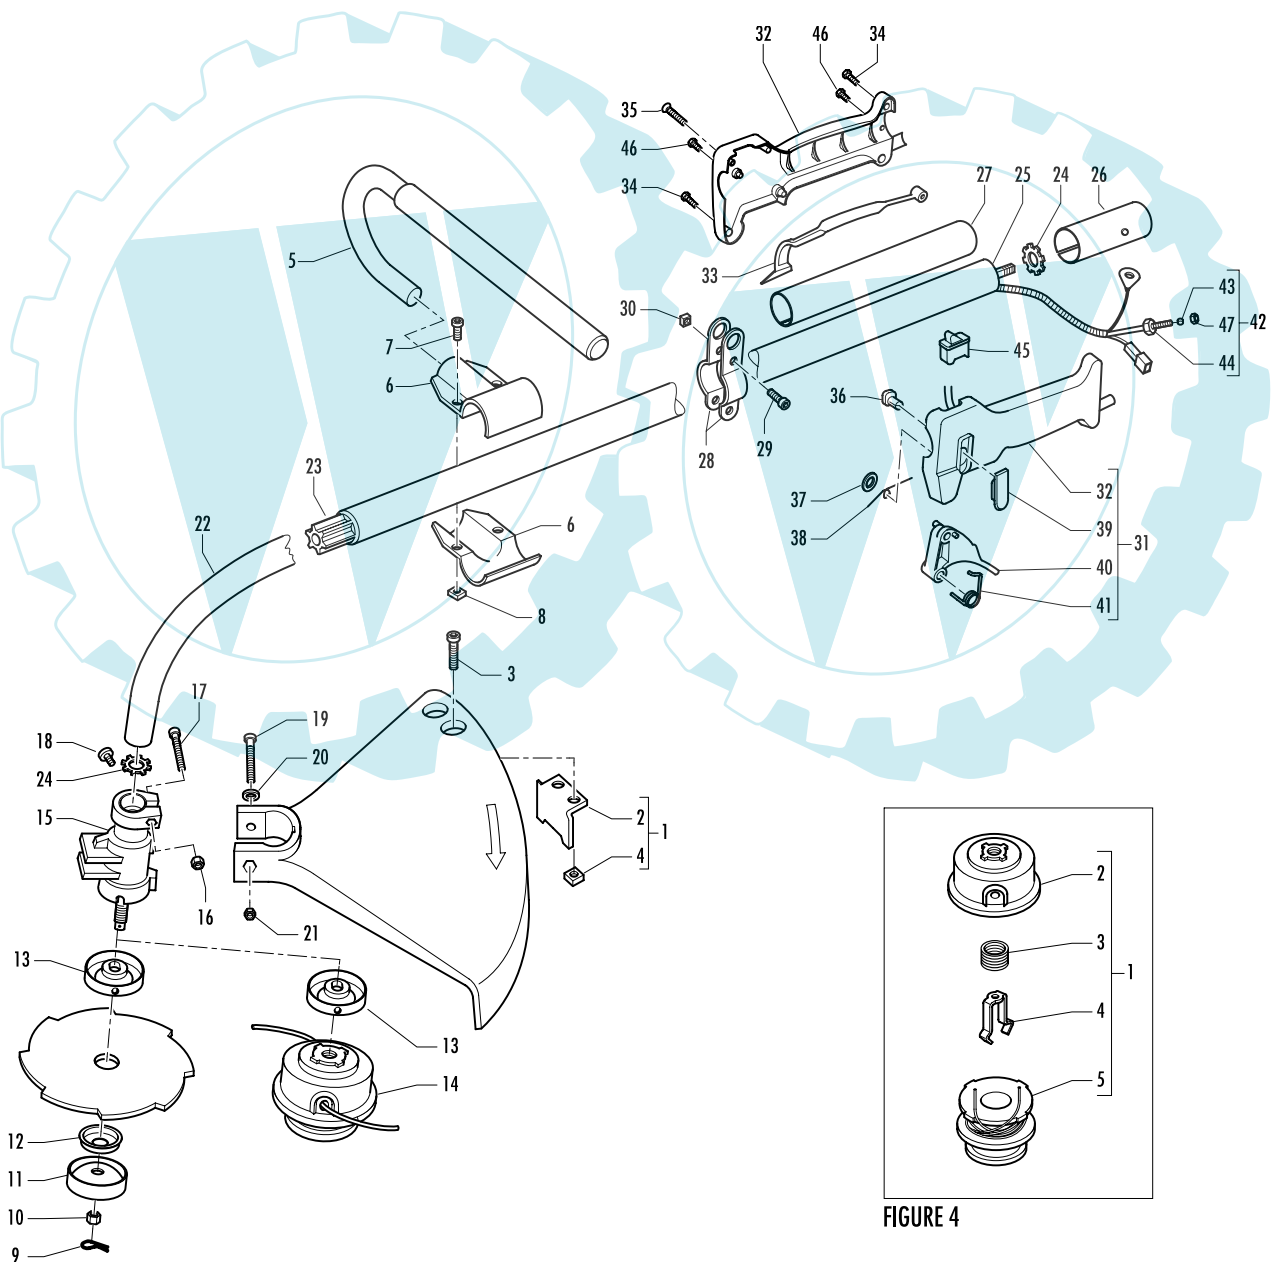

brand	MCCULLOCH

date	MAY/03	SHEET 3/4

Model	Prefix
CABRIO 249	01

Product number
953900419

FIGURE 2

FIGURE 4