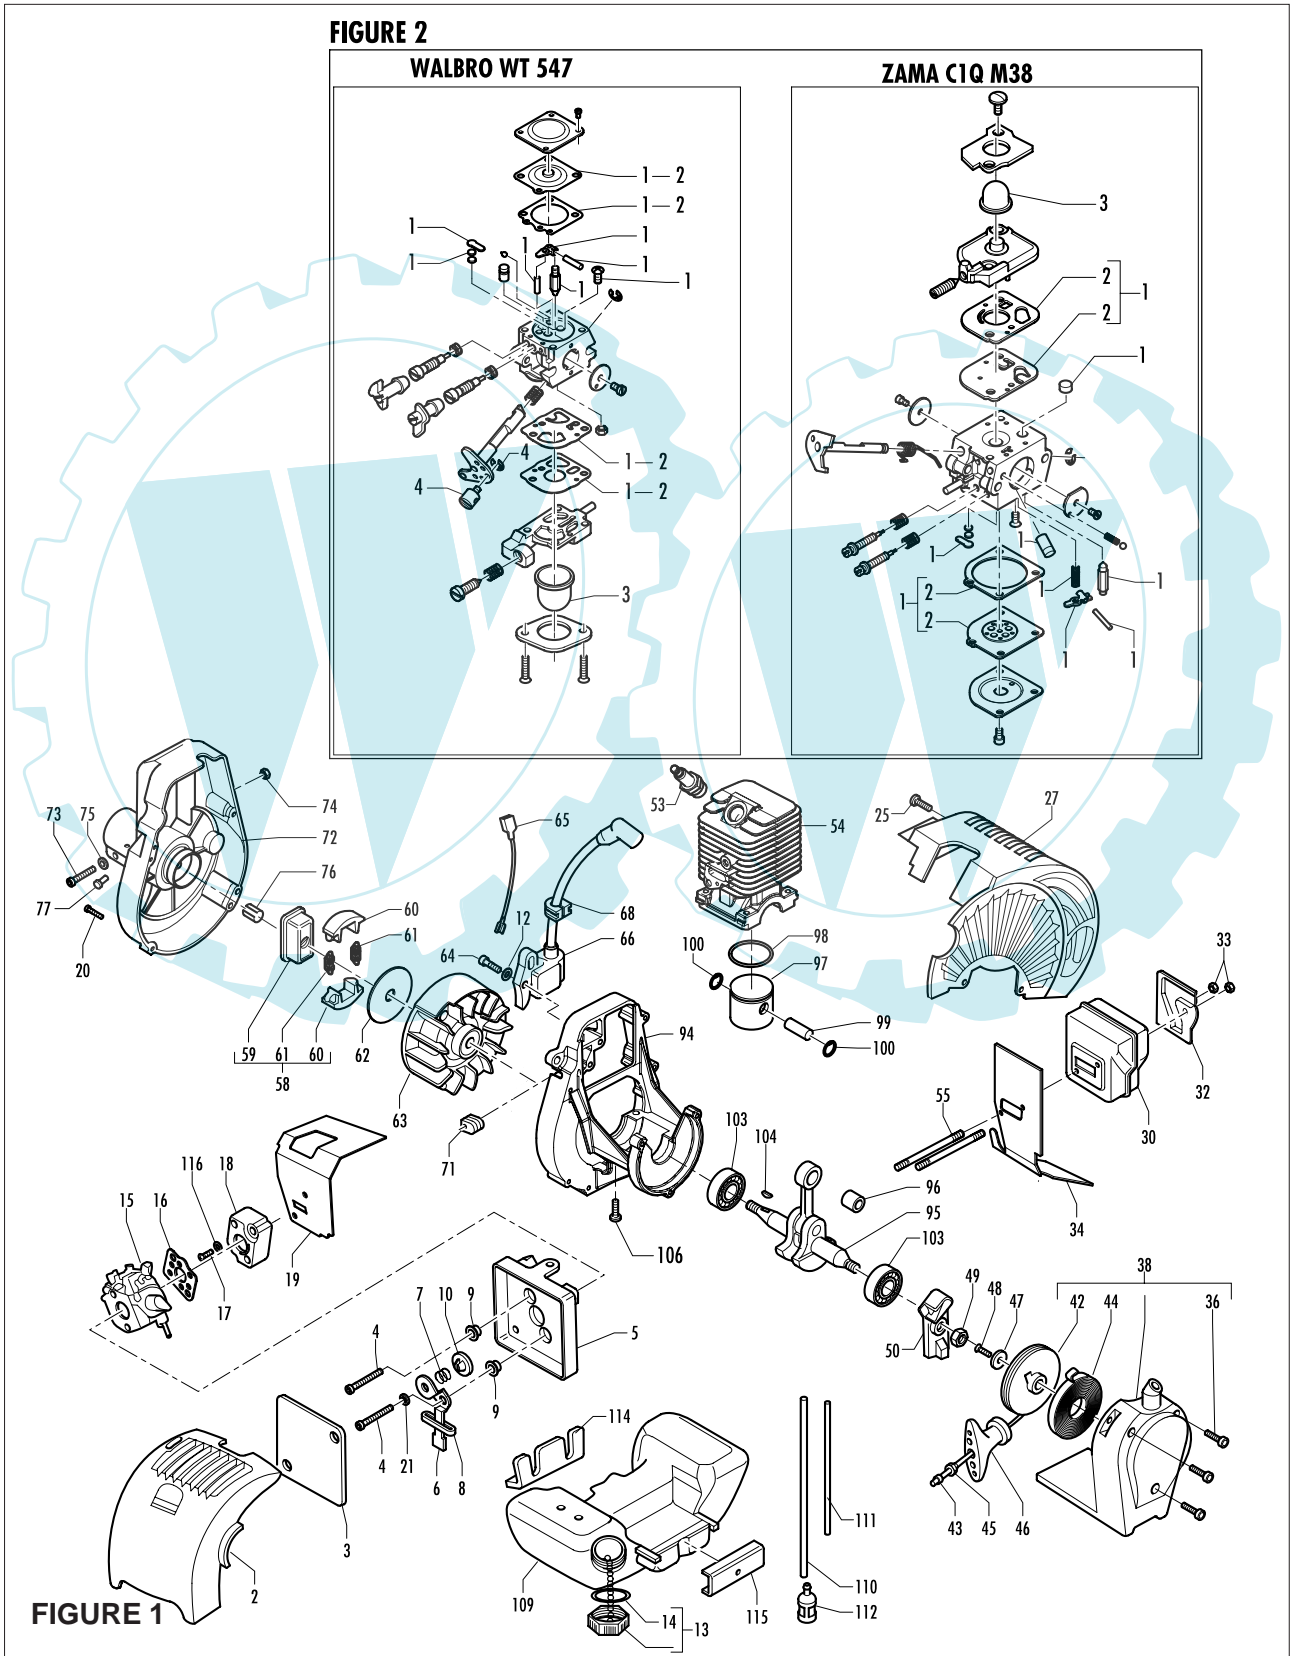

brand	MCCULLOCH

date	MAY/03	SHEET 1/4

Model	Prefix
CABRIO 249	01

Product number
953900419

FIGURE 2

WALBRO WT 547

ZAMA C1Q M38

FIGURE 1